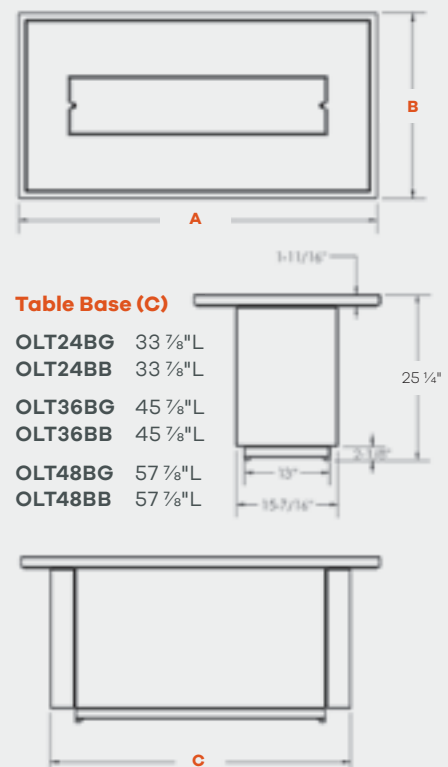

48" Narrow

OLT48TNG

Black w/ Grey trim

OLT48TNB

Black w/ Brown trim

Dimensions (A) x (B)

63 1/8"L x 20 1/16"W

24" Wide

OLT24TWG

Black w/ Grey trim

OLT24TWB

Black w/ Brown trim

Dimensions (A) x (B)

42 13/16"L x 28 5/16"W

36" Wide

OLT36TWG

Black w/ Grey trim

OLT36TWB

Black w/ Brown trim

Dimensions (A) x (B)

54 13/16"L x 28 5/16"W

48" Wide

OLT48TWG

Black w/ Grey trim

OLT48TWB

Black w/ Brown trim

Dimensions (A) x (B)

66 13/16"L x 28 5/16"W

Guide for building your Outdoor Linear Fire Table:

When selecting your **Table Body** size in step 1, make sure you select the matching **Table Top** and **Burner** size options in steps 2 and 3.

3. Linear Burners

Manual Valve Systems are shipped as Propane, NG conversion orifice is included with burner.

24"

OB24MAP

Linear Burner 24"
Manual Valve
Propane
40,000 BTU

OB24MVN

Linear Burner 24"
Millivolt Valve
Natural Gas
40,000 BTU

24OB-CKLP

Conversion Kit
to Propane Millivolt

36"

OB36MAP

Linear Burner 36"
Manual Valve
Propane
60,000 BTU

OB36MVN

Linear Burner 36"
Millivolt Valve
Natural Gas
60,000 BTU

36OB-CKLP

Conversion Kit
to Propane Millivolt

48"

OB48MAP

Linear Burner 48"
Manual Valve
Propane
60,000 BTU

OB48MVN

Linear Burner 48"
Millivolt Valve
Natural Gas
80,000 BTU

48OB-CKLP

Conversion Kit
to Propane Millivolt

4. Glass Media

5 lbs per foot of burner (ie: 24" burner = 10 lbs)